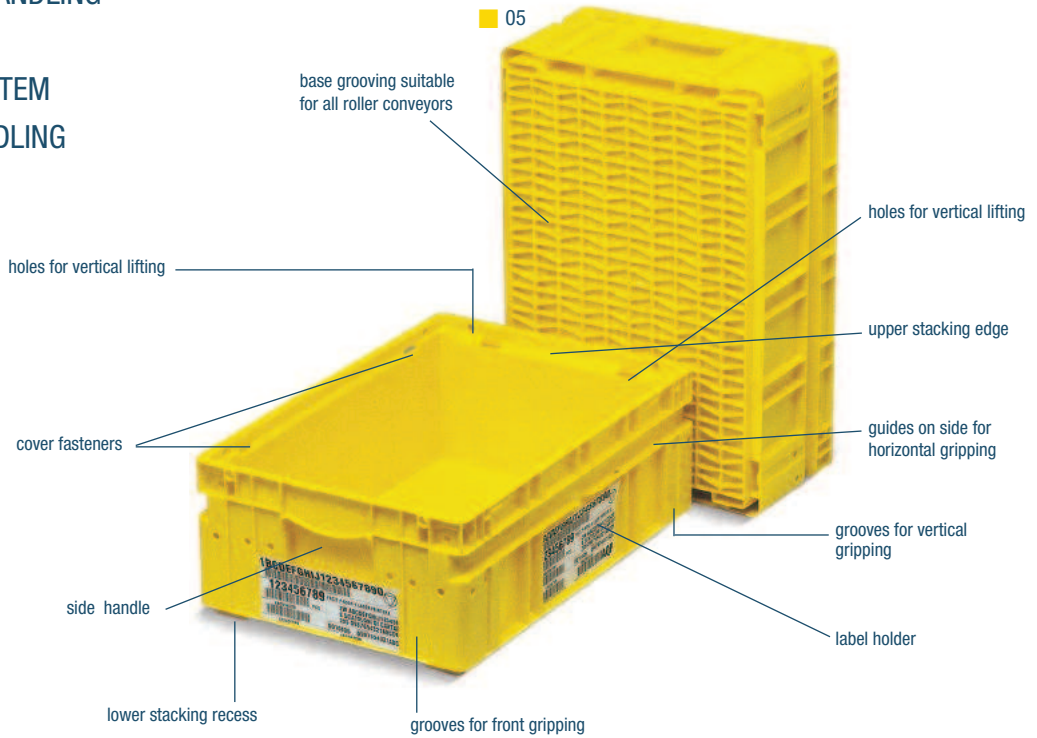

■ KEY

Containers with this symbol are made of completely recyclable plastic material.

■ BLUE  
F.....27

SERIES STORAGE ODETTE

- FOR AUTOMATIC HANDLING
- OIL RESISTANT
- FOR STORAGE SYSTEM
- FOR MANUAL HANDLING

Oil resistant

manual grip

FAMI is the only Italian company to produce containers approved by the "Odette" European commission. They have the following features:

- 8 different automatic handling systems;
- tough ergonomic handles;
- good ratio between external volume and useful volume;
- reinforced and structured bottom for easy sliding along all kinds of roller conveyors;
- 2 label holders for A5 "bar code" labels in "Odette" standard;
- high level of safety (coefficient 3 measured in various crash tests).