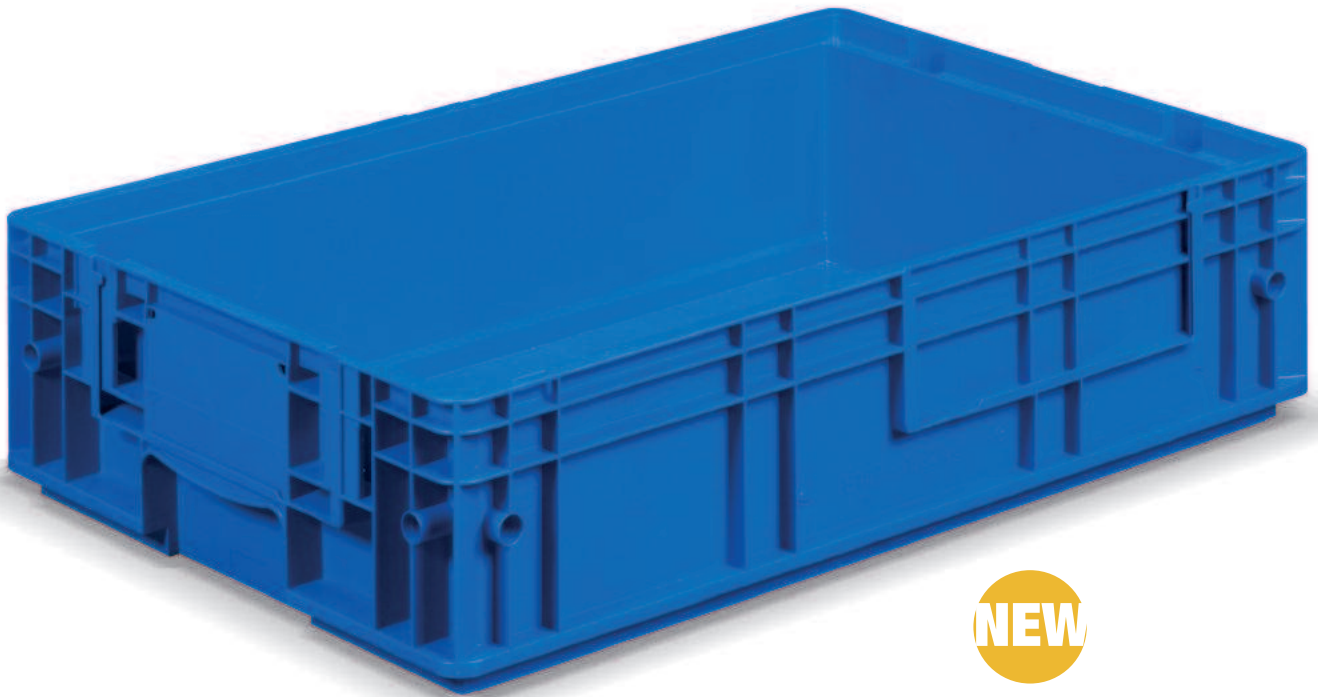

SERIES STORAGE ODETTTE KLT

- GOOD RESISTANCE TO OILS
- DIFFERENT AUTOMATED HANDLING OPTIONS
- STRONG ERGONOMICS HANDLES
- EXCELLENT LEVEL OF SAFETY AND RESISTANCE
- SMOOTH BOTTOM FOR NOISELESS MOVEMENT ON CONVEYORS
- PERFORATED BOTTOM FOR WATER DRAINAGE

BLUE
F.....27

KEY ■

Containers with this symbol are made of completely recyclable plastic material.