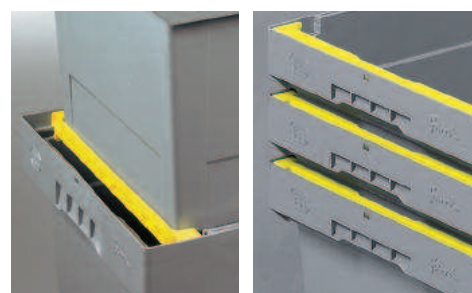

SERIES STORAGE DELTA

- MAXIMUM VOLUME REDUCTION BY EMPTY CONTAINERS
- IDEAL FOR TRANSPORT ON TRUCK DELIVERIES
- STACKABLE USING THE SUPPORT

- the flush handles offer a safe and easy grip even for gloved hand

- example of stacking full containers with opened supports and with closed supports

- the lid can be fastened with a security seal

- The support (**pic. 1**) is pushed to its stop (**pic. 2**) and is blocked by pressing downwards (**pic. 3**).

GREY
F.....01

KEY ■

The stacking containers marked with this symbol can be used to store foodstuffs.

Containers with this symbol are made of completely recyclable plastic material.

DIMENSIONS = 600x400

SERIES STORAGE DELTA

ORD. NO. DIM. mm

F PD 7651 AO 01	600x400x325 h
External dim. mm	600x400x325 h
Internal dim. mm	499x329x295 h
Capacity litres	58
Weight gr.	2332
Standard colour*	■
Bottom	solid
Long sides	closed
Short sides	closed
Lifting	bars