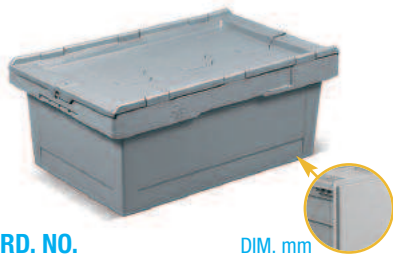

ORD. NO. DIM. mm

F PD 6851 AB 01	600x400x230 h
External dim. mm	600x400x230 h
Internal dim. mm	499x329x195 h
Capacity litres	38
Weight gr.	1930
Standard colour*	■
Bottom	solid
Long sides	closed
Short sides	closed
Lifting	bars

Complete with supports for stacking

ORD. NO. DIM. mm

F PD 7651 AB 01	600x400x330 h
External dim. mm	600x400x330 h
Internal dim. mm	499x329x295 h
Capacity litres	58
Weight gr.	2524
Standard colour*	■
Bottom	solid
Long sides	closed
Short sides	closed
Lifting	bars

Complete with supports for stacking

ORD. NO. DIM. mm

F PD 8051 AB 01	600x400x430 h
External dim. mm	600x400x430 h
Internal dim. mm	499x329x395 h
Capacity litres	74
Weight gr.	3055
Standard colour*	■
Bottom	solid
Long sides	closed
Short sides	closed
Lifting	bars

Complete with supports for stacking

ORD. NO. DIM. mm

F PD 6851 AA 01	610x400x240 h
External dim. mm	610x400x240 h
Internal dim. mm	499x329x195 h
Capacity litres	38
Weight gr.	2640
Standard colour*	■
Bottom	solid
Long sides	closed
Short sides	closed
Lifting	bars