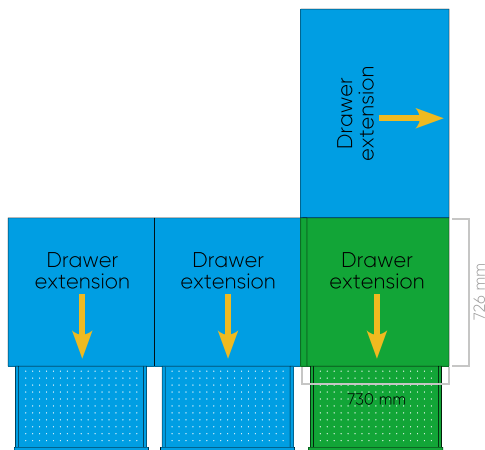

ART.

M 33 A100 C5 10 L3 04

LEFT SIDE INTERNAL CORNER CABINET

ART.

M 33 A100 C5 10 L4 04

LEFT SIDE INTERNAL CORNER CABINET WITH MDF TOP AND OIL-RESISTANT RUBBER COVER

THESE CORNERS CAN ONLY BE USED WITH 726 mm DEEP CABINETS (36 EH), MASTER SERIES