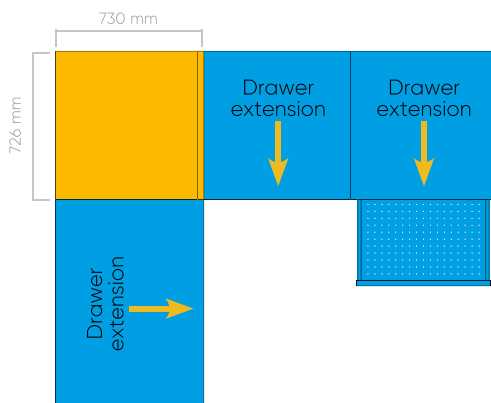

MASTER CORNERS

730x726 mm

REAR VIEW

THESE CORNERS CAN ONLY BE USED WITH 726 mm DEEP CABINETS (36 EH), MASTER SERIES

ART.

M 33 A100 X0 10 R1 04

RIGHT SIDE EXTERNAL CORNER CABINET

ART.

M 33 A100 X0 10 R2 04

RIGHT SIDE EXTERNAL CORNER CABINET
WITH MDF TOP AND OIL-RESISTANT RUBBER COVER

THESE CORNERS CAN ONLY BE USED WITH 726 mm DEEP CABINETS (36 EH), MASTER SERIES

ART.

M 33 A100 XO 10 L1 04

LEFT SIDE EXTERNAL CORNER CABINET

ART.

M 33 A100 XO 10 L2 04

LEFT SIDE EXTERNAL CORNER CABINET
WITH MDF TOP AND OIL-RESISTANT RUBBER COVER

MASTER CORNERS

730x726 mm

REAR VIEW

THESE CORNERS CAN ONLY BE USED WITH 726 mm DEEP CABINETS (36 EH), MASTER SERIES

ART.

M 33 A100 C5 10 L3 04

LEFT SIDE INTERNAL CORNER CABINET

ART.

M 33 A100 C5 10 L4 04

LEFT SIDE INTERNAL CORNER CABINET WITH MDF TOP AND OIL-RESISTANT RUBBER COVER

THESE CORNERS CAN ONLY BE USED WITH 726 mm DEEP CABINETS (36 EH), MASTER SERIES