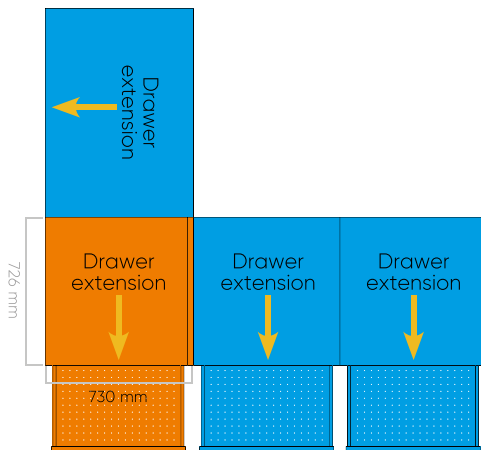

M 33 A100 X0 10 R2 04

RIGHT SIDE EXTERNAL CORNER CABINET
WITH MDF TOP AND OIL-RESISTANT RUBBER COVER

THESE CORNERS CAN ONLY BE USED WITH 726 mm DEEP CABINETS (36 EH), MASTER SERIES

ART.

M 33 A100 XO 10 L1 04

LEFT SIDE EXTERNAL CORNER CABINET

ART.

M 33 A100 XO 10 L2 04

LEFT SIDE EXTERNAL CORNER CABINET
WITH MDF TOP AND OIL-RESISTANT RUBBER COVER

MASTER CORNERS

730x726 mm

REAR VIEW

THESE CORNERS CAN ONLY BE USED WITH 726 mm DEEP CABINETS (36 EH), MASTER SERIES

ART.

M 33 A100 C5 10 L3 04

LEFT SIDE INTERNAL CORNER CABINET

ART.

M 33 A100 C5 10 L4 04

LEFT SIDE INTERNAL CORNER CABINET WITH MDF TOP AND OIL-RESISTANT RUBBER COVER

THESE CORNERS CAN ONLY BE USED WITH 726 mm DEEP CABINETS (36 EH), MASTER SERIES