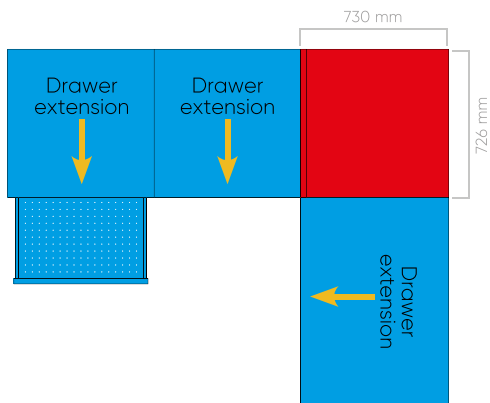

MASTER CORNERS

730x726 mm

REAR VIEW

THESE CORNERS CAN ONLY BE USED WITH 726 mm DEEP CABINETS (36 EH), MASTER SERIES

ART.

M 33 A100 X0 10 R1 04

RIGHT SIDE EXTERNAL CORNER CABINET

ART.

M 33 A100 X0 10 R2 04

RIGHT SIDE EXTERNAL CORNER CABINET
WITH MDF TOP AND OIL-RESISTANT RUBBER COVER

THESE CORNERS CAN ONLY BE USED WITH 726 mm DEEP CABINETS (36 EH), MASTER SERIES

ART.

M 33 A100 XO 10 L1 04

LEFT SIDE EXTERNAL CORNER CABINET

ART.

M 33 A100 XO 10 L2 04

LEFT SIDE EXTERNAL CORNER CABINET
WITH MDF TOP AND OIL-RESISTANT RUBBER COVER

MASTER CORNERS

730x726 mm

REAR VIEW

THESE CORNERS CAN ONLY BE USED WITH 726 mm DEEP CABINETS (36 EH), MASTER SERIES

ART.

M 33 A100 C5 10 L3 04

LEFT SIDE INTERNAL CORNER CABINET

ART.

M 33 A100 C5 10 L4 04

LEFT SIDE INTERNAL CORNER CABINET WITH MDF TOP AND OIL-RESISTANT RUBBER COVER

THESE CORNERS CAN ONLY BE USED WITH 726 mm DEEP CABINETS (36 EH), MASTER SERIES